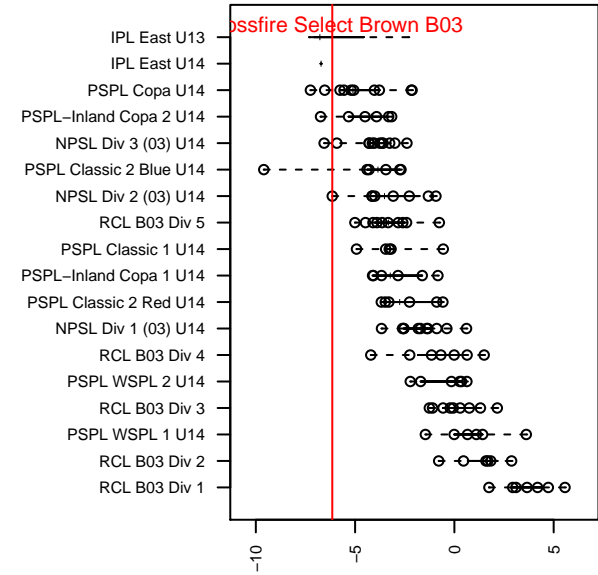

Crossfire Select Brown B03

Crossfire Select SC
 Redmond, WA
 B03 total strength=676
 attack=0.77 defense=0.55
 fall league = NPSL Div 2 (03) U14

alt names used:
 Crossfire Select B03 Brown
 Crossfire Select B03 Brown
 CFS B03 – Silver – Brown

Venues played:
 2016 Crossfire Select U14 Silver
 2016 NPSL Division 2 (03) U14
 2016 Founders Cup B03 Div A

**attack and defense variance (black dot)
relative to other teams
and top 10 in region**

**attack and defense rating
relative to others at age
and all opponents in last 13 months**