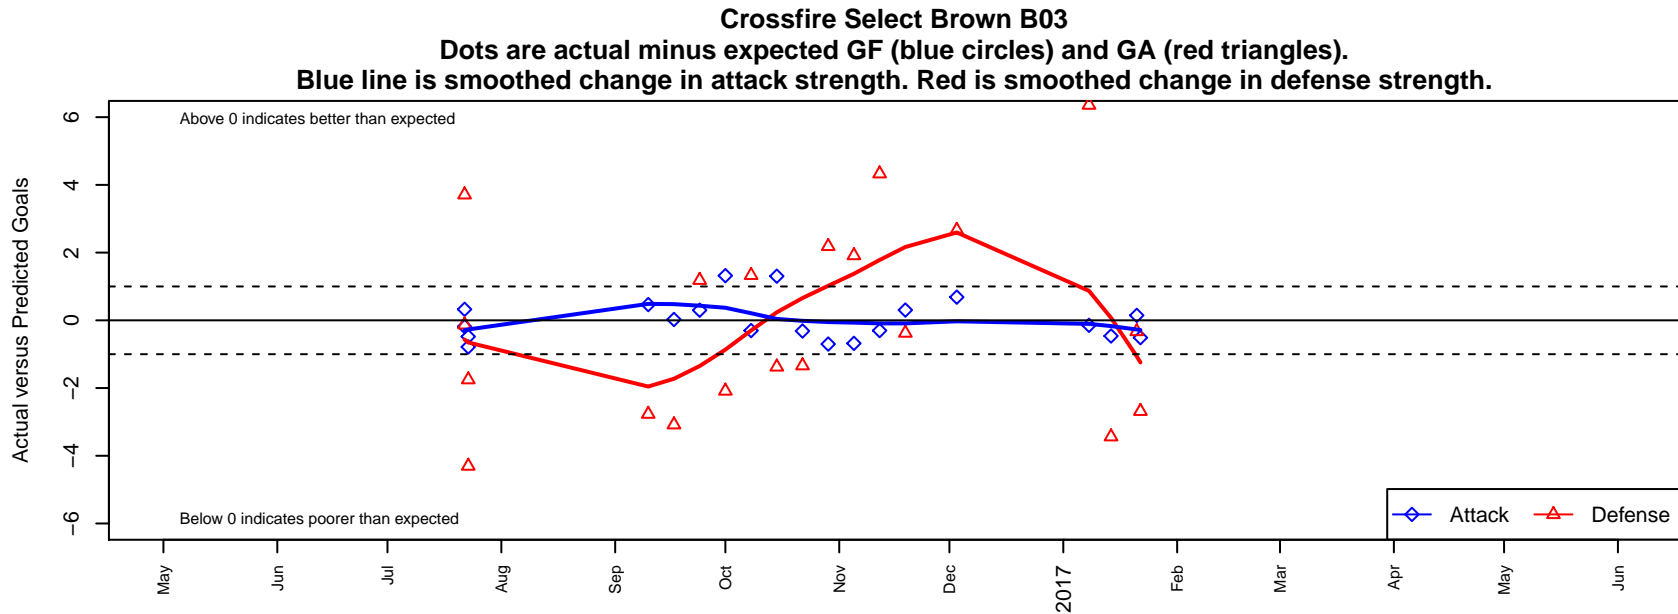

Crossfire Select Brown B03

Crossfire Select SC
 Redmond, WA
 B03 total strength=676
 attack=0.77 defense=0.55
 fall league = NPSL Div 2 (03) U14

alt names used:
 Crossfire Select B03 Brown
 Crossfire Select B03 Brown
 CFS B03 – Silver – Brown

Venues played:
 2016 Crossfire Select U14 Silver
 2016 NPSL Division 2 (03) U14
 2016 Founders Cup B03 Div A

**attack and defense variance (black dot)
relative to other teams
and top 10 in region**

**attack and defense rating
relative to others at age
and all opponents in last 13 months**